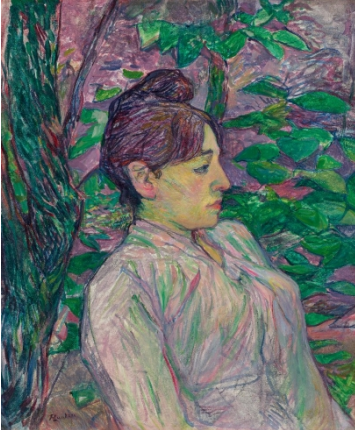

Henri de Toulouse-Lautrec (*24.11.1864 Albi, +9.9.1901 Saint-André-du-Bois)

Title	Sous la verdure (Femme assise dans un jardin)
Also known as	Im Grünen (Sitzende Frau in einem Garten) In the Greenery (Woman Seated in a Garden)
Date	1890/1891
Medium	Oil on reinforced panel
Dimensions	image: 55 x 46 cm
Signature	inscr. b. l.: H. T. Lautrec
Inscription	-
Catalogue raisonné	Dortu II.239.409
Edition / number	-
Edition	-
Inv. No.	MB 0004
Credit line	Gabriele and Werner Merzbacher Collection, on permanent loan at Kunsthaus Zürich
Accession year	2021
Object type	painting
Classification	E 2 painting 19th century FRA
Description	-
Provenance	The digitisation of the inventory of the Kunsthaus is an ongoing work in progress. Due to the time-consuming nature of comprehensive scientific research on each individual artwork, we have decided to disclose some works also without provenance information to the public. The progression of provenance research will be continuously updated online. If you have any questions or comments, please contact us at provenanceresearch(at)kunsthaus.ch .